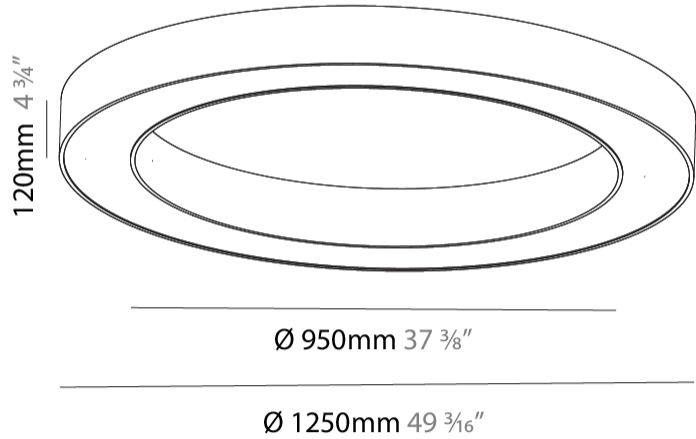

1. To build a product code in our configurator select the specify button on the base model # product page
2. To build a manual product code on this datasheet choose from the options listed below in blue font and add the suffix to the base model #

GENERAL

Series: Glorious
Subseries: Glorious
Brand: Prolicht
Division: Architectural
Mounting Type: Surface
Mounting Location: Ceiling
Subcategory: Ambient

PHYSICAL

Shape: Round
Diameter (mm): 1250
Diameter (in): 49 3/16
Height (mm): 120
Height (in): 4 3/4
Light Distribution: Direct
Weight (kg): 12.465
Weight (lbs): 27.42
Diffuser: PMMA - Opal or Micro-Prism
Fixture Finish: SSR / BKV / CWI / CRY / HAB / UFT / ITA / RUA / FTG / MYG / LOD / PUS / FRO / FUP / KIA / POP / BLS / SPG / MEY / GOH / GUM / CHC / COM / ABZ / JAG / OBR / MOS / ROR
Fixture Material: Aluminum

ELECTRICAL

Lamp Type: LED (Zhaga Standard)
Input Wattage (W): 60
Total Output Wattage (W): 48 / 38.4 (3500K)
Dimming: Non-Dimming / Phase Dimming (120Vac only) / 0-10V Dimming
Driver Included: Yes
Driver Location: Integrated
Driver Type: Constant Current - 120 / 277Vac
Driver Class: Class 2
Input Voltage (V): 120 - 277
Constant Current (MA): 350 / 1200 (3500K)

LED

Color Temperature (°K): 3000 / 3500 / 4000
Max. Delivered Lumen (lm): 5540 / 5733 / 5850
CRI: >80 CRI
Efficiency (%): 65
Lamp Life (hrs): 50000

OPTICAL

RATINGS AND CERTIFICATIONS

Certified By: Certified for North American Standards
IP rating: IP20